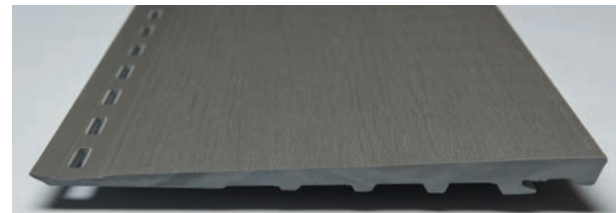

PUREGRAIN™

Your home will look better than ever with Wolf on the wall.

Wolf Portrait Siding is engineered to replicate the beauty of natural wood ... without its inherent maintenance. The Wolf Portrait Collection features an authentic high-definition woodgrain texture that creates stunning detail and the subtle shadowing of painted wood.

INFINITYSEAM™

One more finishing touch you get with Wolf on your side.

Unlike other siding that requires panel overlapping or extensive caulking, Wolf Portrait High-Density Cellular Siding features industry-leading **INFINITYSEAM™** Siding Seam Plates. Not only do they provide high board-to-board locking adhesion and high tensile strength, they also allow installations with cleaner, tighter seams.